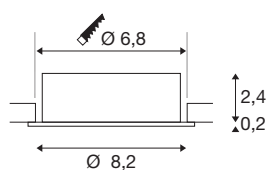

NEW TRIA® 68

recessed ceiling light, round, max. 10W GU10, aluminium

Discover the new generation of our NEW TRIA® recessed ceiling light with even more modularity for an individual lighting experience. Top sellers such as the NEW TRIA® 68 GU10 version are also available as a complete set. A variety of design options are guaranteed thanks to replaceable LED lights and the three elegant housing colours (black/white/aluminium). The pivot range allows flexible alignment of the high-quality light. And thanks to the 68mm mounting ring supplied, the downlights can also be installed quickly and simply.

TECHNICAL DATA

Item no.	1007370
Socket	GU10
Lamp	LED GU10 51mm
Number of sockets	1
Lamps included	No
Tilt range	30 °
Rotating or tilting	Tilttable
IP Code	IP 20
Impact resistance class	IK 02
Impact resistance	0.2 Joule
Assembly	Recessed
Assembly details	Ceiling
Primary nominal voltage	220-240V ~50/60Hz
Safety class	II
Wattage	10 W
Color	aluminium
Height	2.6 cm
Diameter	8.2 cm
Net weight	0.1 kg
Gross weight	0.107 kg
Shape of cut-out	round
Installation depth	6.5 cm

Installation diameter	6.8 cm
BIG WHITE Page	138

Recommended lamp

1005075	LED lightbulb QPAR51 , GU10, 2700K, grey
1005081	LED lightbulb QPAR51 , GU10, 4000K, grey
1005273	QPAR51 GU10 , LED light, 6W 2200 2700K CRI90 36°
1005078	LED lightbulb QPAR51 , GU10, 3000K, grey